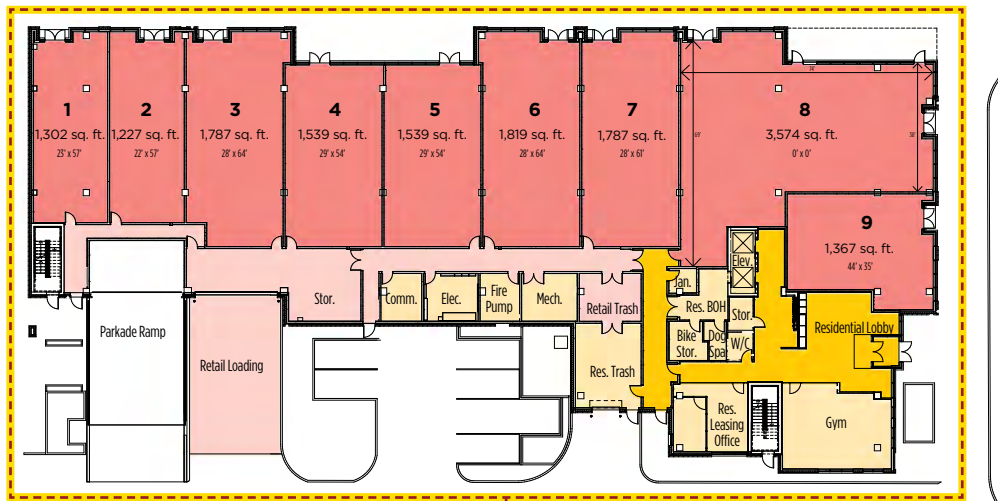

Southpark on Whyte

Whyte (82) Avenue NW and 106 Street NW, Edmonton, AB | southparkonwhyte.com

WHYTE (82) AVE NW

PHASE 1

LANEWAY

106 ST NW

- Retail
- Retail Services
- Residential
- Residential Services