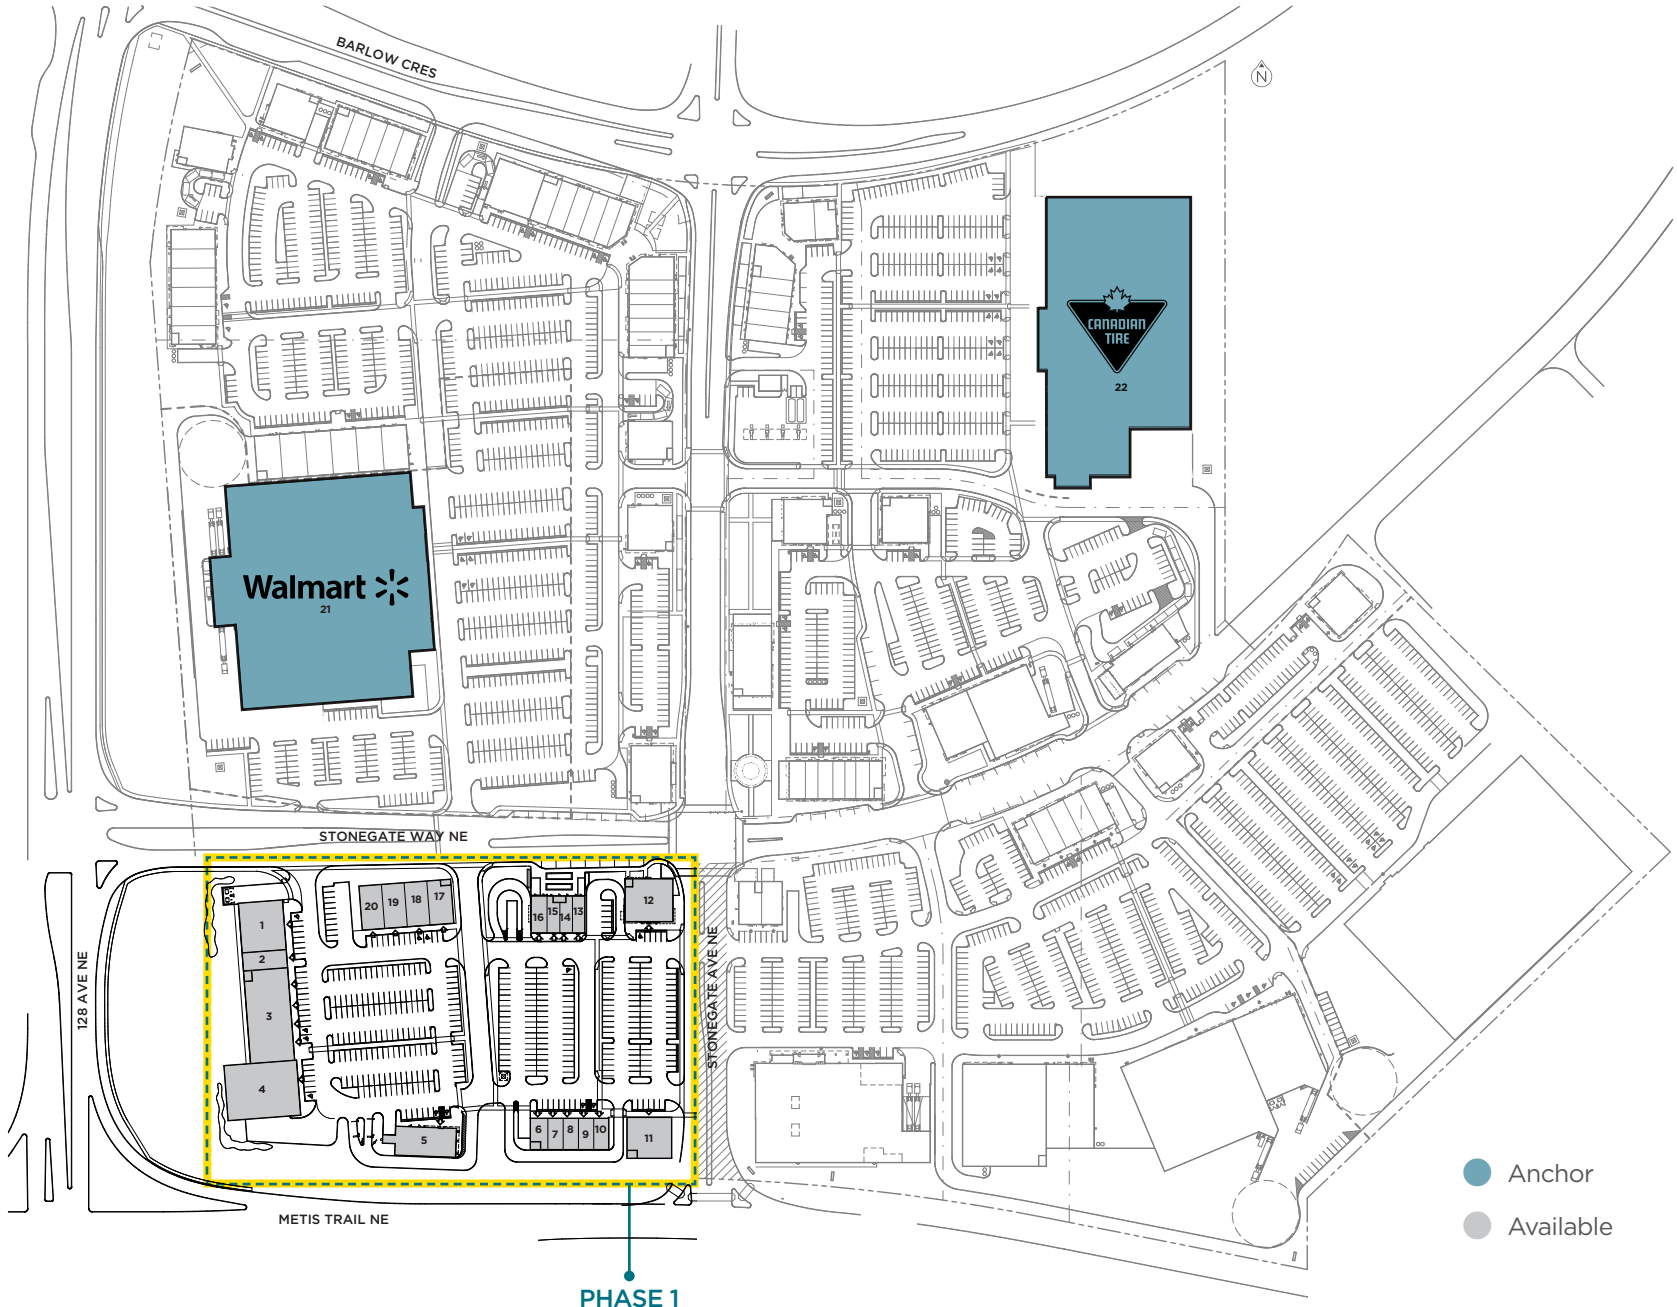

StoneGate Common

128 Avenue NE and Barlow Crescent, Calgary, AB

- 1 Available (5,500 sq. ft.)
- 2 Available (2,000 sq. ft.)
- 3 Available (10,000 sq. ft.)
- 4 Available (10,000 sq. ft.)
- 5 Available (4,725 sq. ft.)
- 6-10 Available (6,000 sq. ft.)
- 11 Available (4,400 sq. ft.)
- 12 Available (5,000 sq. ft.)
- 13 Available (1,165 sq. ft.)
- 14 Available (1,075 sq. ft.)
- 15 Available (1,075 sq. ft.)
- 16 Available (1,500 sq. ft.)
- 17 Available (2,500 sq. ft.)
- 18 Available (2,500 sq. ft.)
- 19 Available (2,500 sq. ft.)
- 20 Available (2,500 sq. ft.)
- 21 Walmart
- 22 Canadian Tire

● Anchor
 ● Available