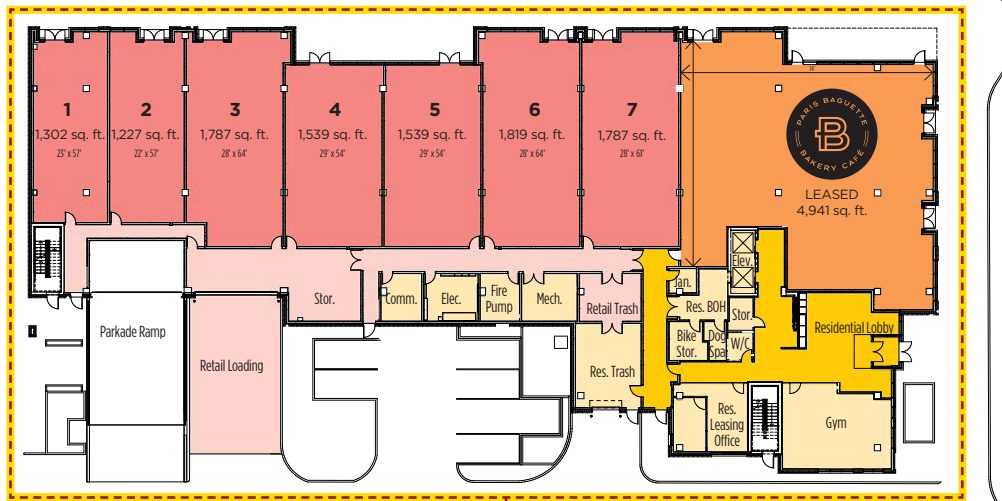

Southpark on Whyte

Whyte (82) Avenue NW and 106 Street NW, Edmonton, AB | southparkonwhyte.com

WHYTE (82) AVE NW

LANEWAY

PHASE 1

106 ST NW

- Retail
- Leased Retail
- Retail Services
- Residential
- Residential Services