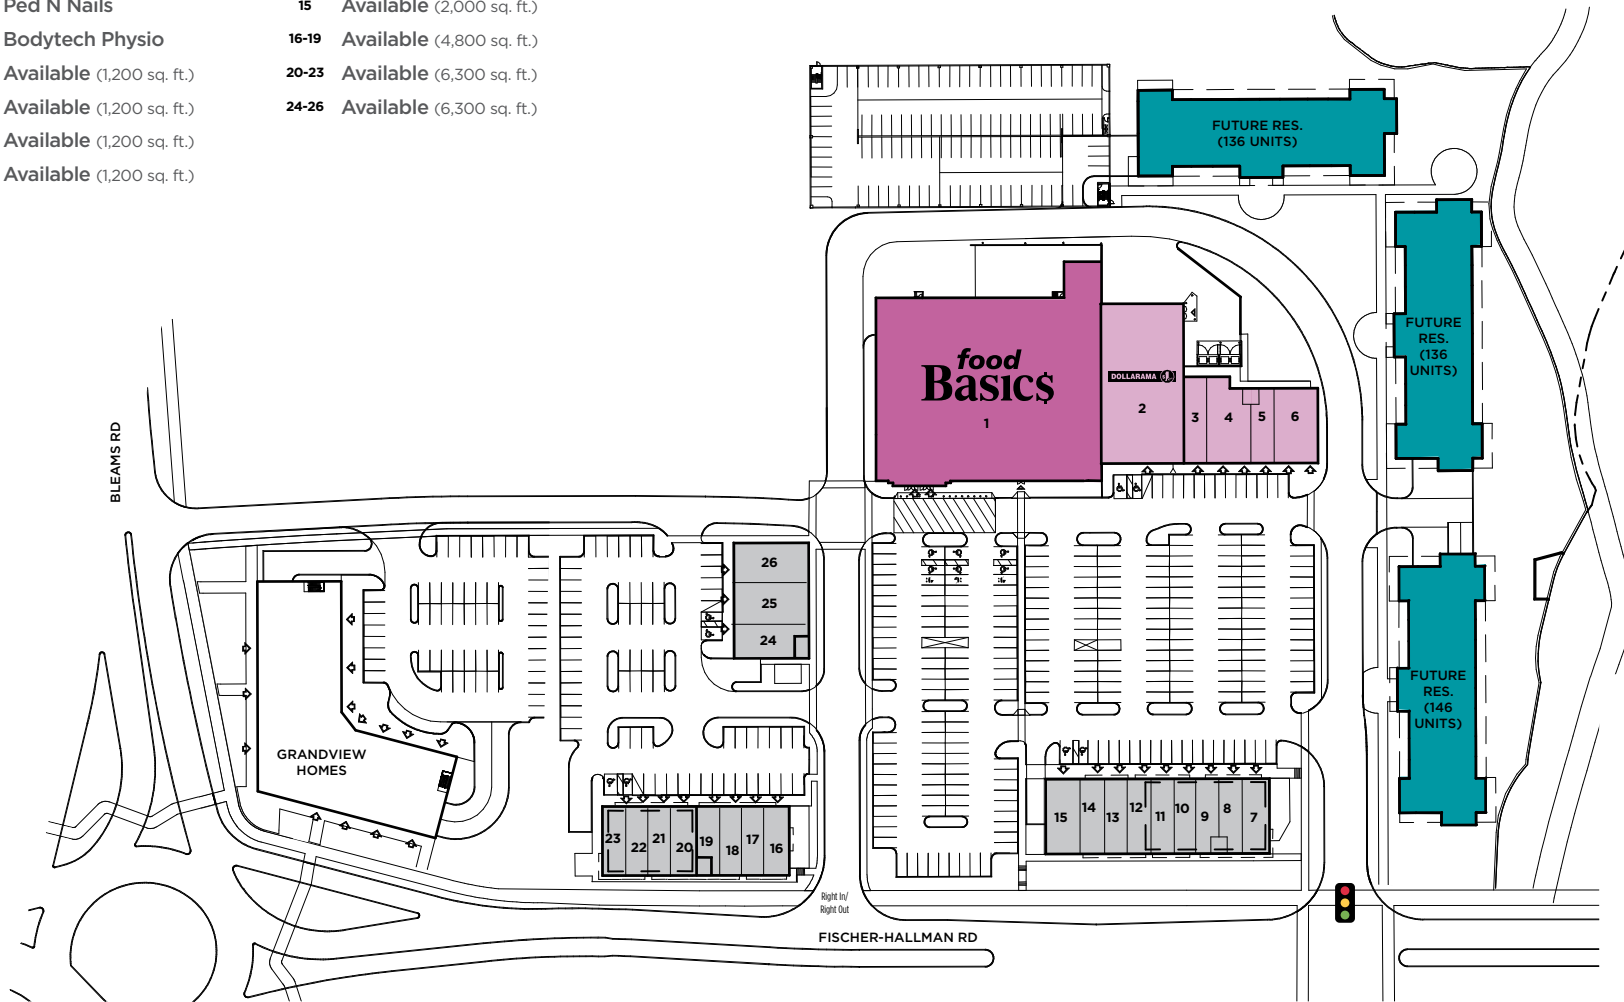

# Fischer-Hallman Road

Fischer-Hallman Road and Bleams Road, Kitchener, ON

- 1 Food Basics (33,964 sq. ft.)
- 2 Dollarama
- 3 Dentist
- 4 Pharmacy/Medical Clinic
- 5 Ped N Nails
- 6 Bodytech Physio
- 7 Available (1,200 sq. ft.)
- 8 Available (1,200 sq. ft.)
- 9 Available (1,200 sq. ft.)
- 10 Available (1,200 sq. ft.)
- 11 Available (1,300 sq. ft.)
- 12 Available (1,350 sq. ft.)
- 13 Available (1,250 sq. ft.)
- 14 Available (1,250 sq. ft.)
- 15 Available (2,000 sq. ft.)
- 16-19 Available (4,800 sq. ft.)
- 20-23 Available (6,300 sq. ft.)
- 24-26 Available (6,300 sq. ft.)

- Anchor
- Leased
- Available
- Residential